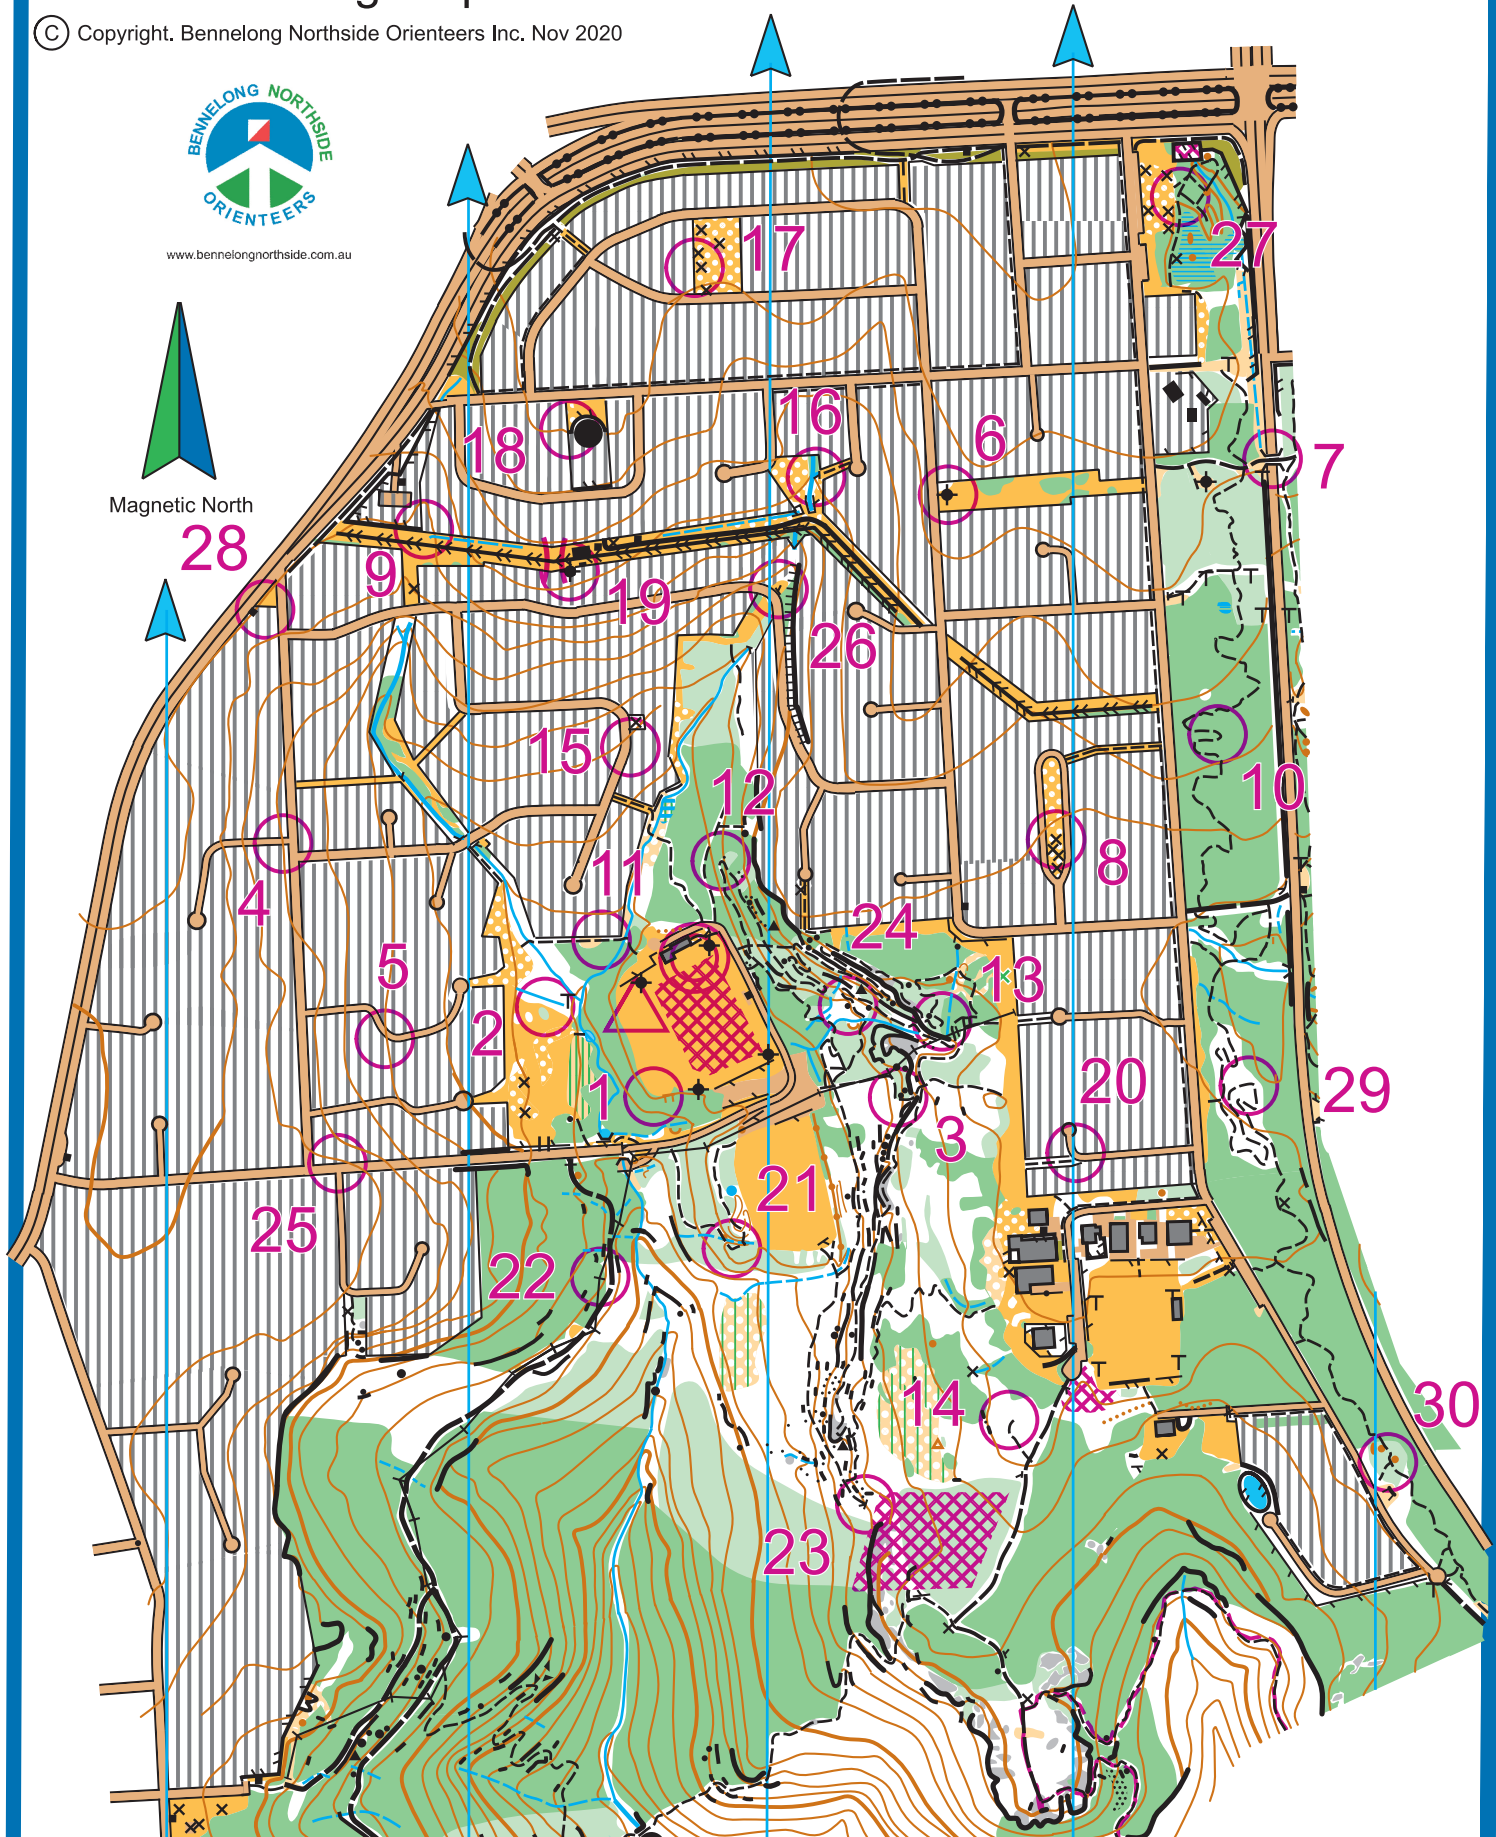

Ferretville

Orienteering Map

Scale 1:7,500

Contour interval 5 meters

© Copyright, Bennelong Northside Orienteers Inc. Nov 2020

www.bennelongnorthside.com.au

Magnetic North

Emergency contact 0402 622 338